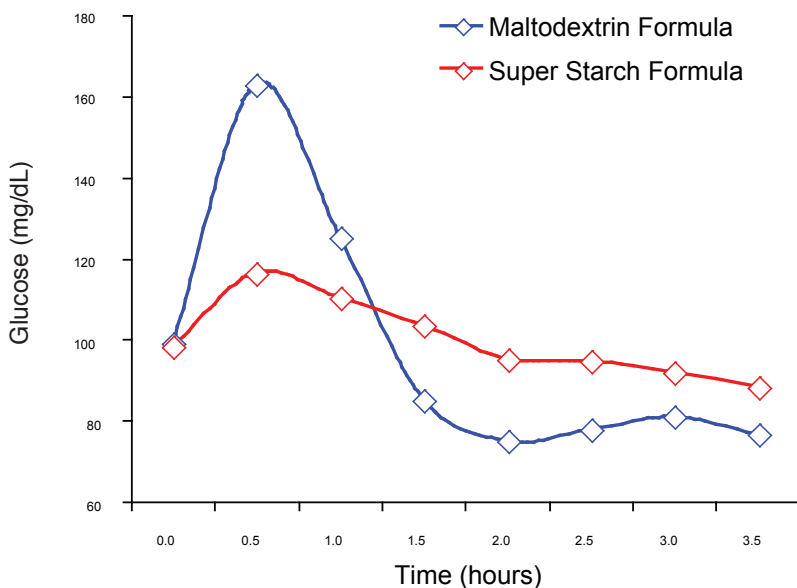

PROVEN SCIENCE ::

A NEW GENERATION ENERGY SOURCE - THE ONLY ENERGY SOURCE OF ITS KIND.

SUPERSTARCH

:: SLOW TIME RELEASE GLUCOSE PROFILE

:: AVOIDS SPIKE AND CRASH

:: EXTENDS MAINTENANCE OF BLOOD GLUCOSE

28% LOWER GLUCOSE PEAK

2 HOURS LATER ::
MALTODEXTRIN WAS 24% BELOW BASELINE
SUPERSTARCH WAS 3% BELOW BASELINE

GENERATION
UCAN

ucan redefine .

www.ucan.co.com